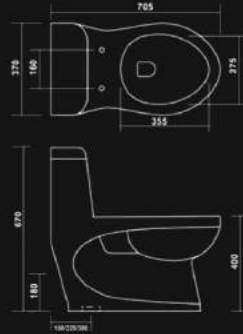

One Piece.

Santo One Pice (S/P)

Size : 705 x 370 x 670mm
S-trap : 100/225/300mm
P-trap
38 KG