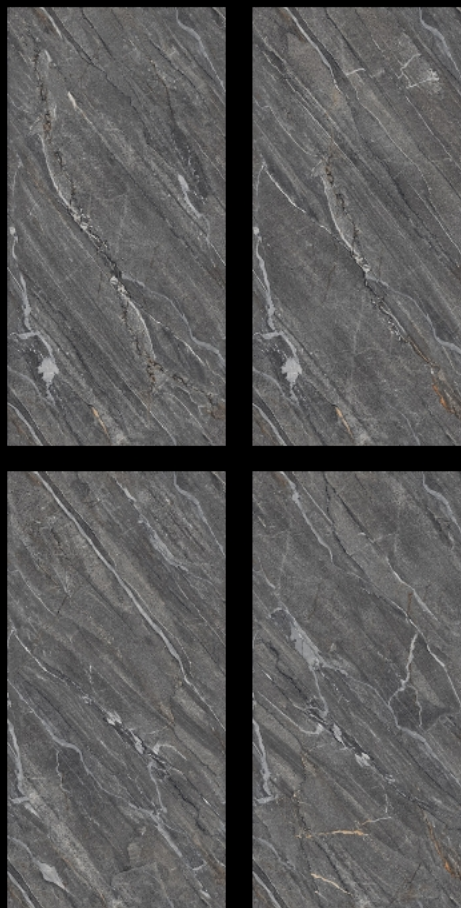

FRENCH DARK

SIZE :

600X1200MM