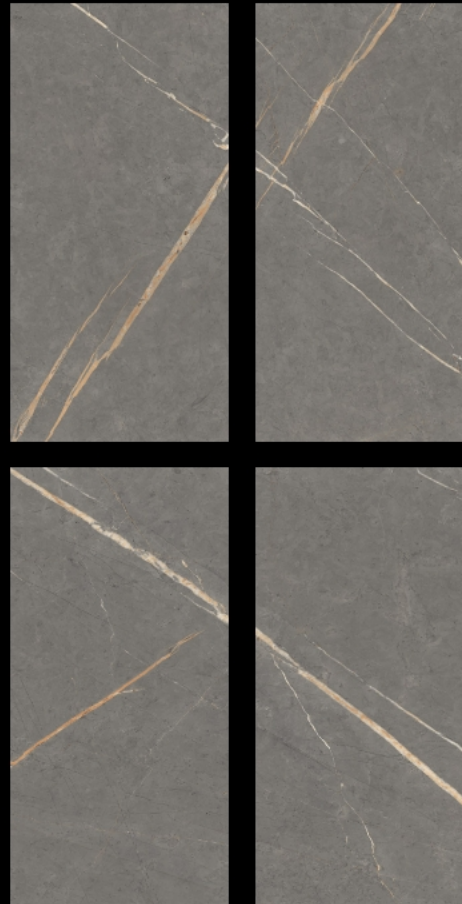

LEVENDER GREY

SIZE :

600X1200MM