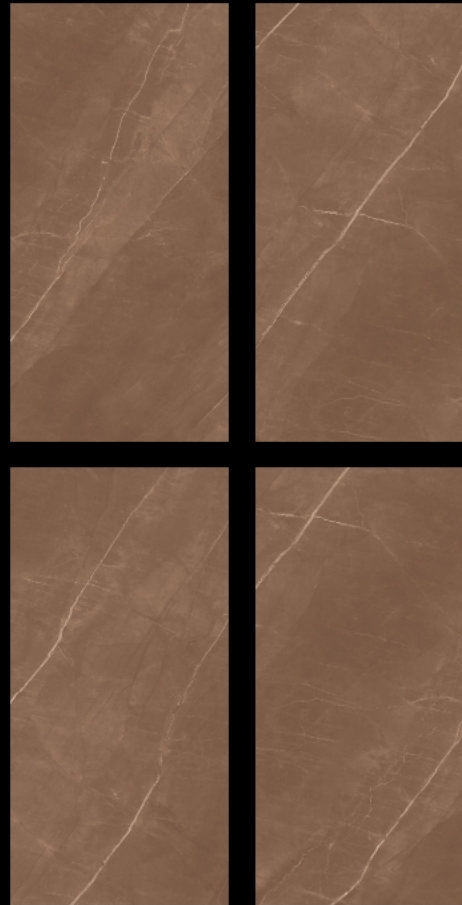

ROYAL ARMANI GOLD

SIZE :

600X1200MM