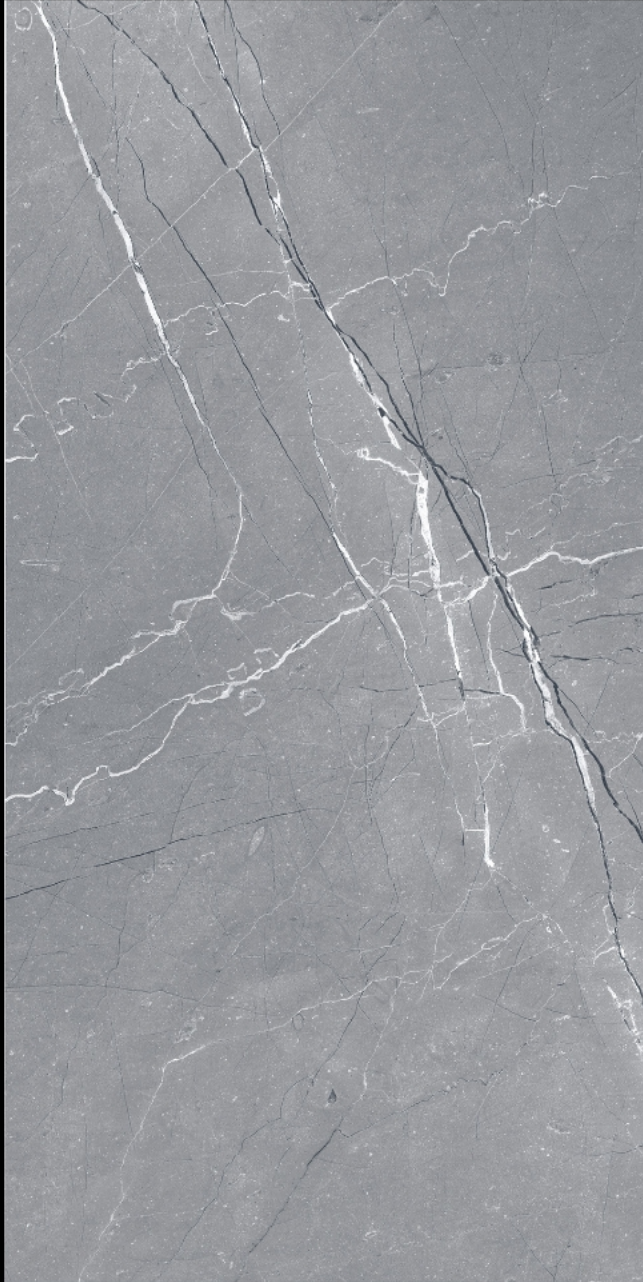

600X1200MM

RANDOM : 05

Light
Dark
series

ARMANO SILVER

SIZE :

600X1200MM

RANDOM : 04

Light
Dark
series