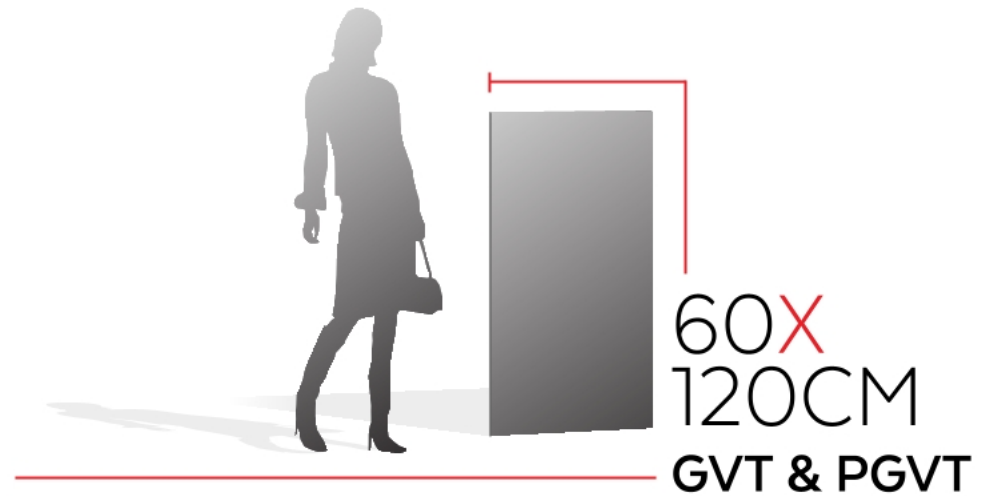

PRODUCT FORMAT

Size:
600X1200MM

Finish:
GLOSSY

Glossy finish tiles have a
stunning mirror-like sheen.
Their reflective surface
Bounces light all around
The space, making
The room seem
Bigger and brighter.

Glossy floor tiles are an
excellent option for smaller
spaces and for rooms that
receive less natural light.

Light
Därk
series —