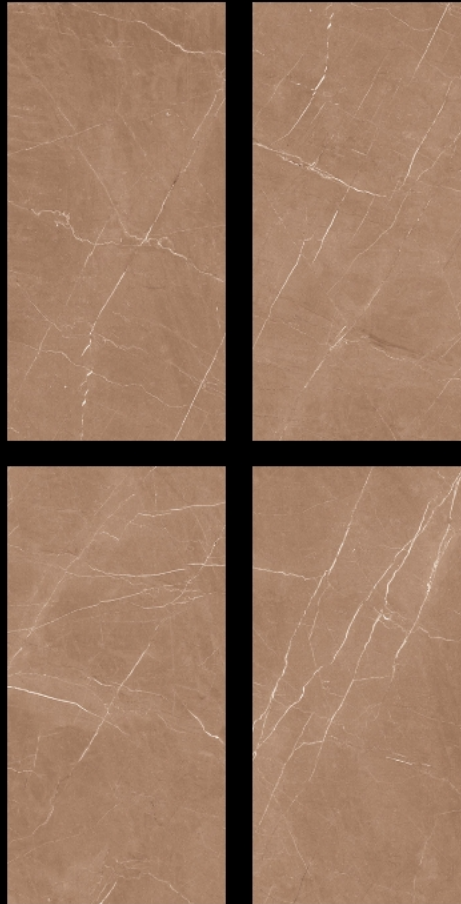

AMELIA COFFEE

SIZE :

600X1200MM