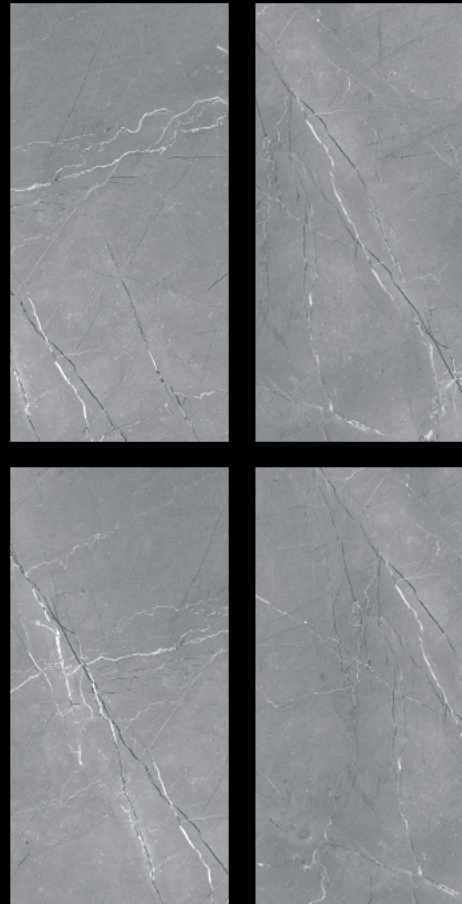

ARMANO GREY

SIZE :

600X1200MM