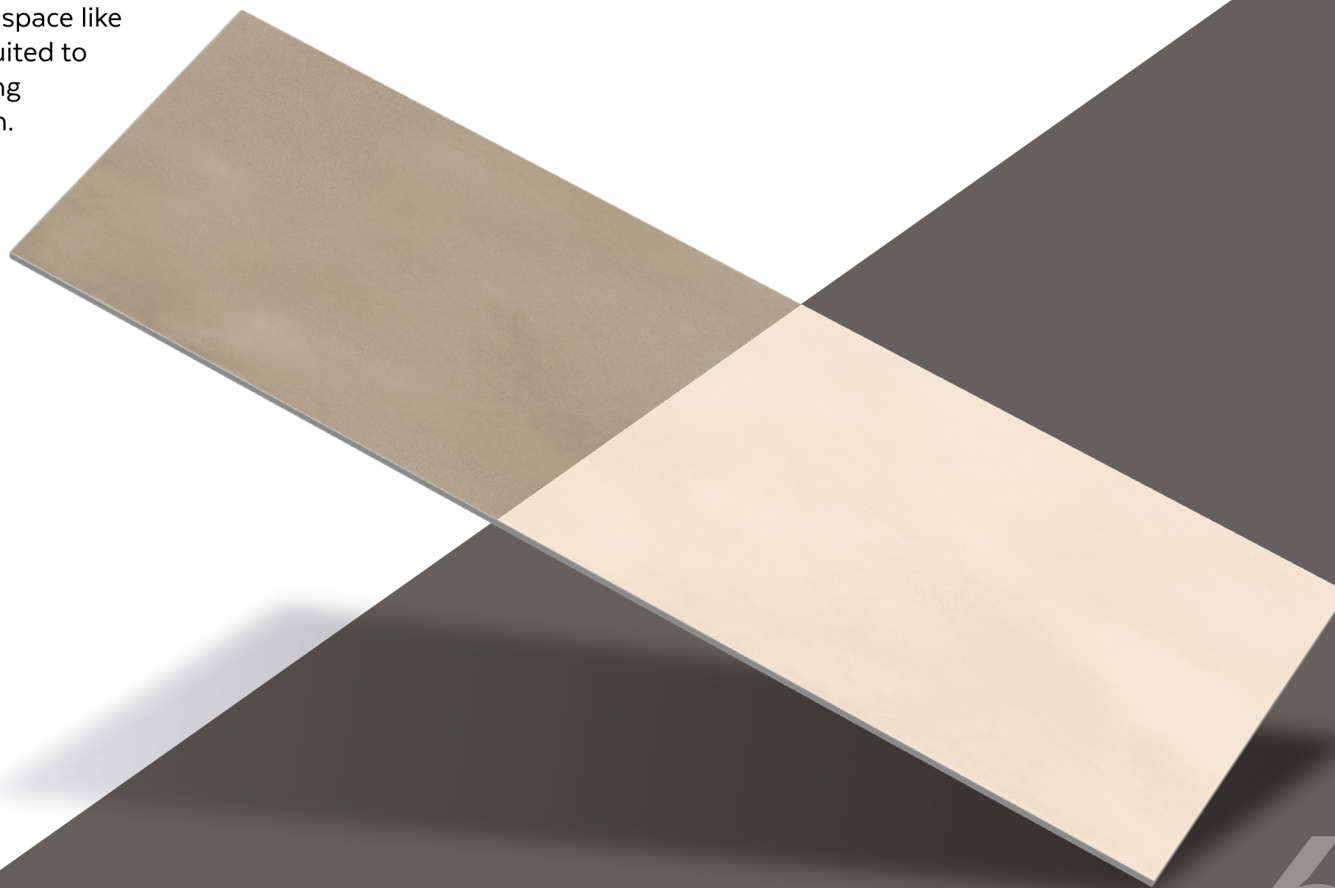

The colors live a remarkable
life of their own after they have
been applied to the canvas.

COLORS

COMBINATION

Matt tiles do not open up space like gloss tiles, so are better suited to larger rooms where creating more space isn't a concern.
Lighting.

The biggest difference between the two tiles is glossiness and shine.

600x
1200 MM

A P P L I C A T I O N

Residential

Shops

Malls

Public Spaces

Offices And
Headquarters