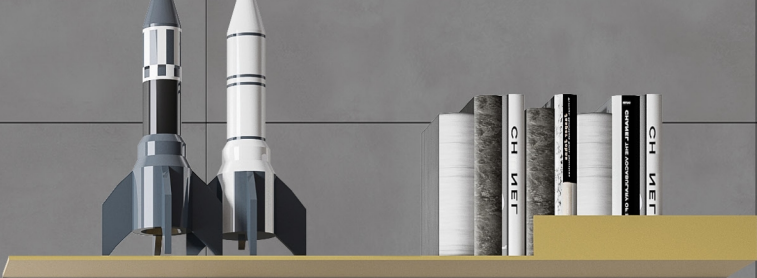

MONO FOSSIL

Size

600x1200 MM

Finish

MATT

Random

05

MONO GREY